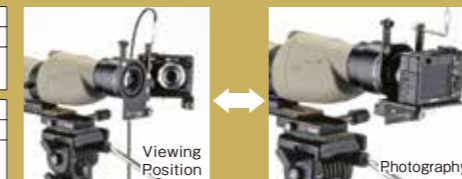

- The TSN-DA4 allows a compact digital camera without filter threads to be used for digiscoping.
- Quickly change between photographing and viewing through the scope.
- The camera is attached to the adapter with the camera's tripod mount. Locking mechanisms ensure safe operation.

A	0~44mm
B	21~40mm
C	~56mm (When the power is switched on and the lens is fully extended)
D	0~28mm
B	21~40mm
C	~56mm (When the power is switched on and the lens is fully extended)