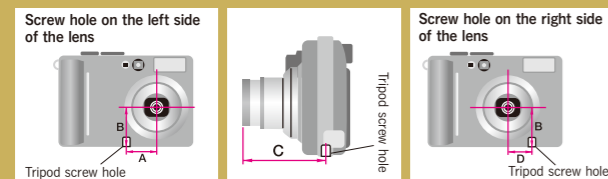

TSN-DA4 Compatibility

The TSN-DA4 universal camera adapter can be used with cameras that meet the following criteria.