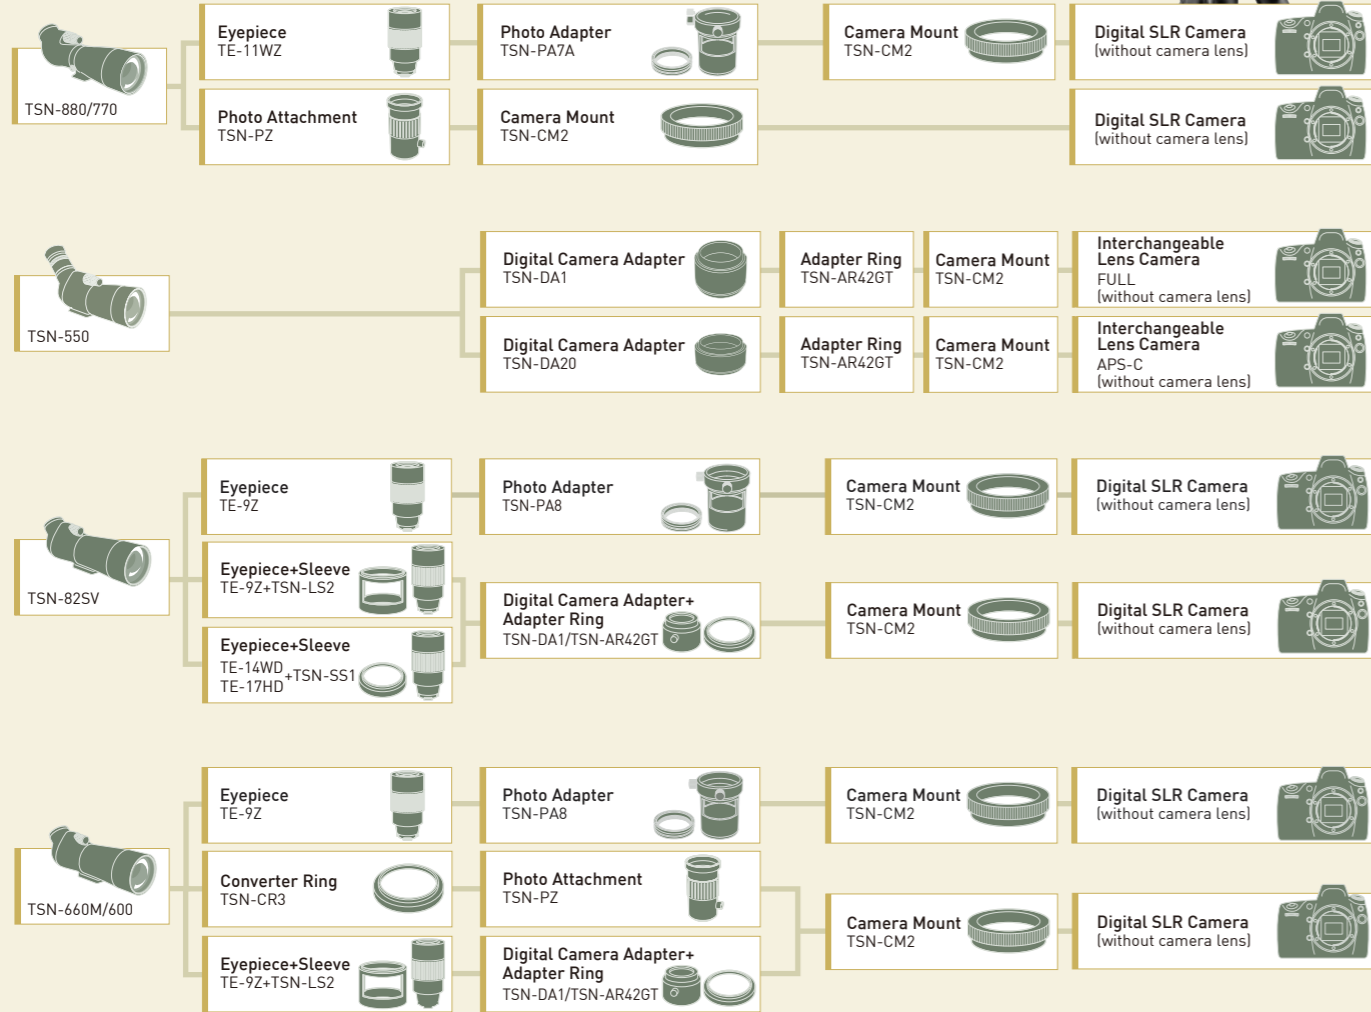

Protect Filter

Digiscoping/Videoscoping System Chart

Super-Telephotography with a Single Lens Reflex Camera

Attach a 35mm film single lens reflex camera or digital single lens reflex camera to a Kowa spotting scope for super-telephotography.