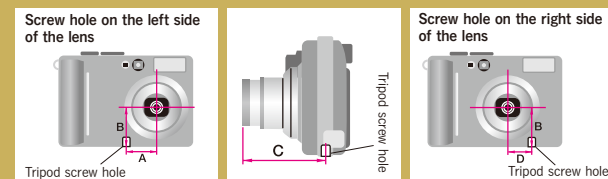

TSN-DA4 Compatibility

The TSN-DA4 universal camera adapter can be used with cameras that meet the following criteria.