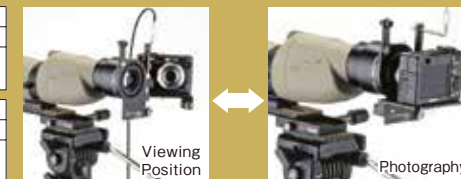

- The TSN-DA4 allows a compact digital camera without filter threads to be used for digiscoping.
- Quickly change between photographing and viewing through the scope.
- The camera is attached to the adapter with the camera's tripod mount. Locking mechanisms ensure safe operation.

A	0~44mm
B	21~40mm
C	~56mm (When the power is switched on and the lens is fully extended)
D	0~28mm
B	21~40mm
C	~56mm (When the power is switched on and the lens is fully extended)