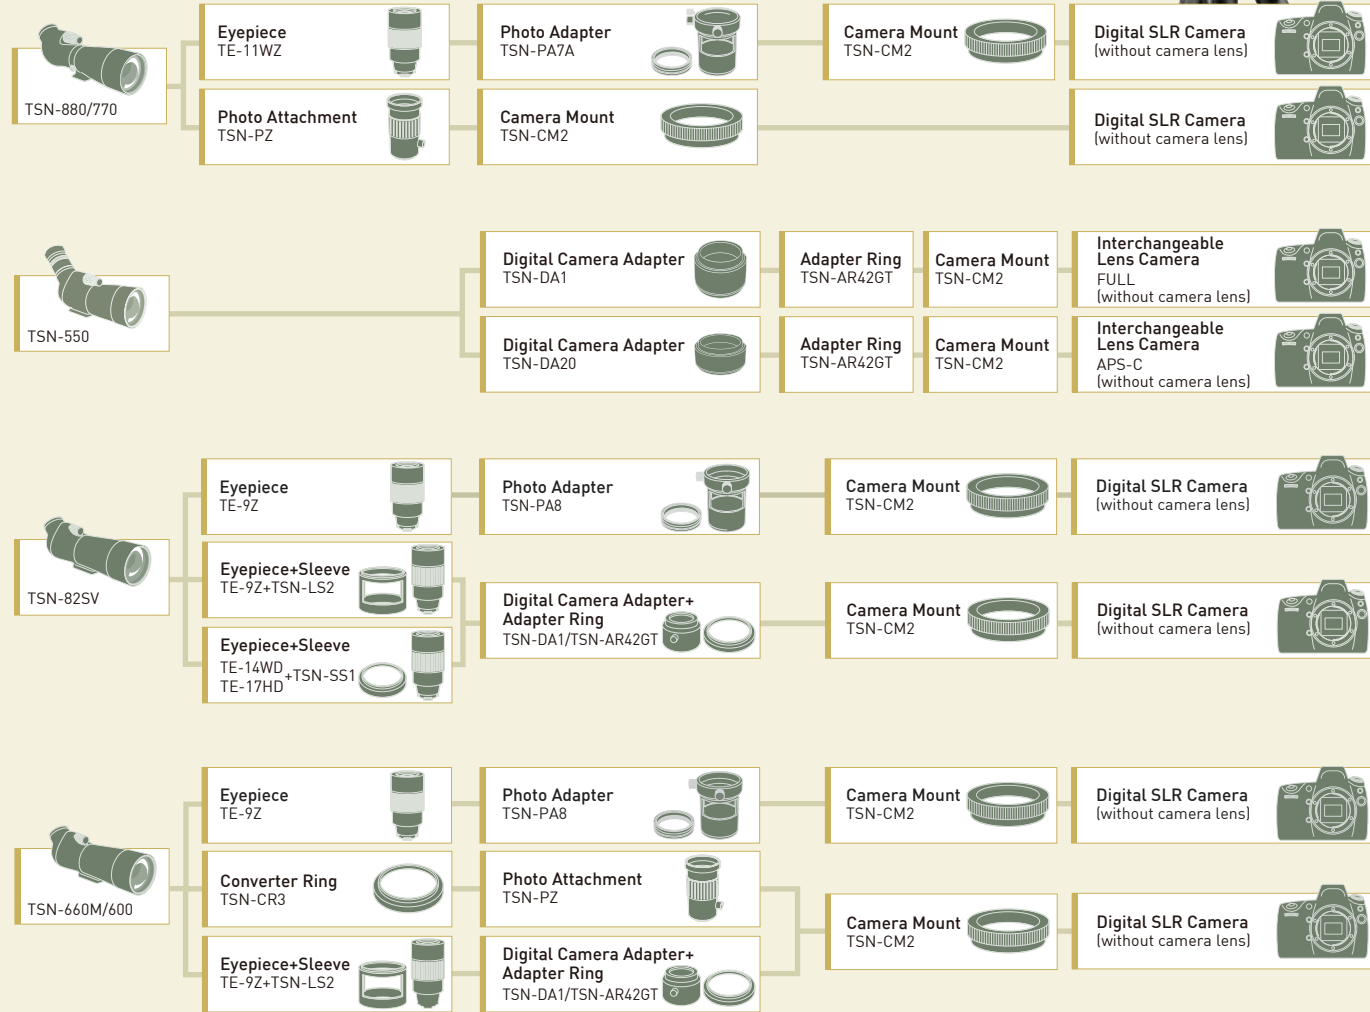

TSE-FL
TSN-82SV

TSE-FL66
TSN-660M Series

Digiscoping/Videoscoping System Chart

Super-Telephotography with a Single Lens Reflex Camera

Attach a 35mm film single lens reflex camera or digital single lens reflex camera to a Kowa spotting scope for super-telephotography.